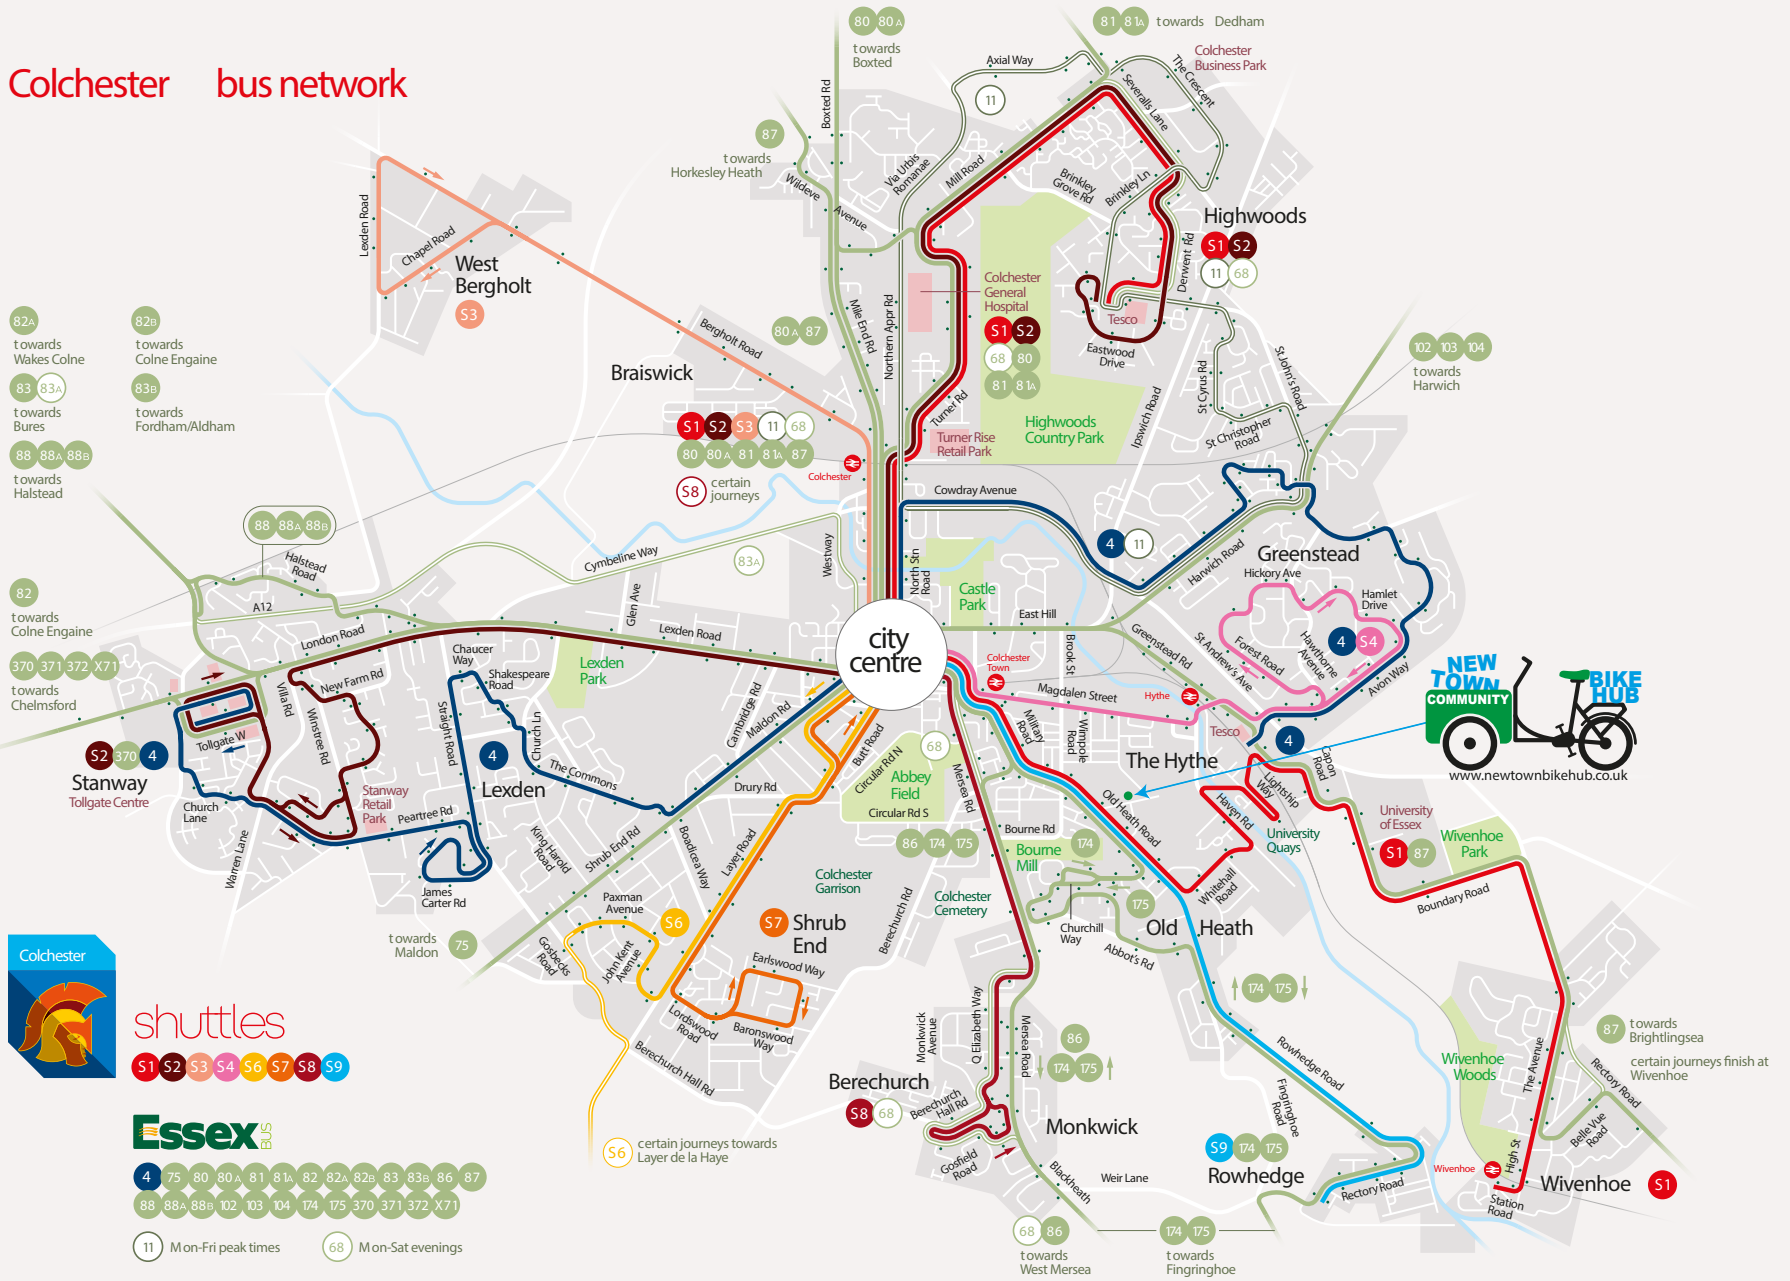

Colchester bus network

city centre